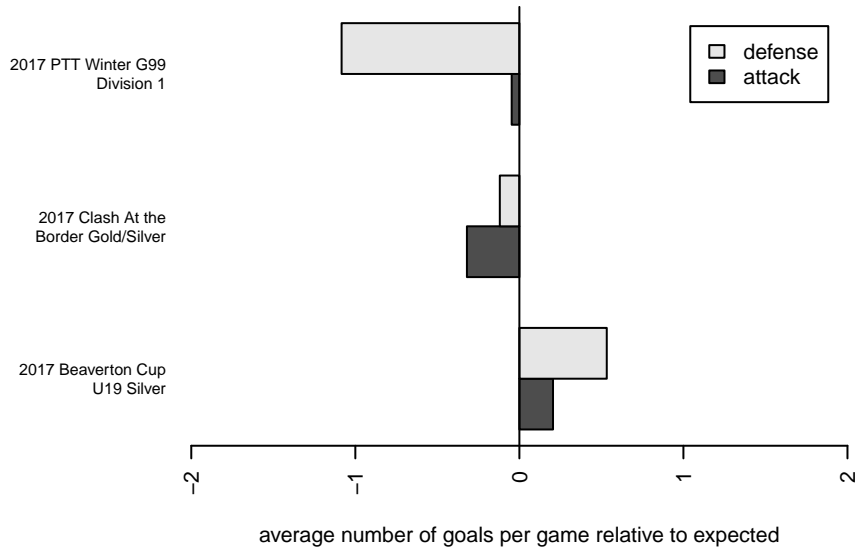

Pacific FC White Lightning G99

Pacific FC
 Battleground, WA
 G99 total strength=1447
 attack=13.03 defense=6.79
 spr league = PTT Win G99 Div 1

alt names used:
 PACIFIC FC 99 WHITE LIGHTNING
 PFC 99 White Lightning
 Pacific FC 99G White Lightning

Venues played:
 2017 Clash At the Border Gold/Silver
 2017 Beaverton Cup U19 Silver
 2017 PTT Winter G99 Division 1

Pacific FC White Lightning G99
 Dots are actual minus expected GF (blue circles) and GA (red triangles).
 Blue line is smoothed change in attack strength. Red is smoothed change in defense strength.

**attack and defense variance (black dot)
relative to other teams
and top 10 in region**

**attack and defense rating
relative to others at age
and all opponents in last 13 months**

Performance relative to 13 month average