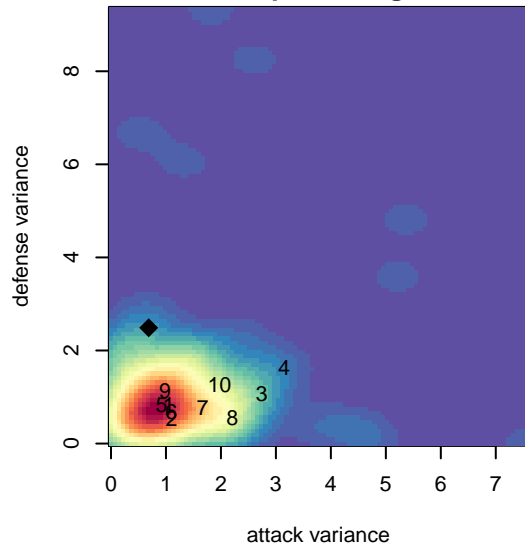

Pacific FC White Lightning G99

Pacific FC
 Battleground, WA
 G99 total strength=1447
 attack=13.03 defense=6.79
 spr league = PTT Win G99 Div 1

alt names used:
 PACIFIC FC 99 WHITE LIGHTNING
 PFC 99 White Lightning
 Pacific FC 99G White Lightning

Venues played:
 2017 Clash At the Border Gold/Silver
 2017 Beaverton Cup U19 Silver
 2017 PTT Winter G99 Division 1

Pacific FC White Lightning G99
 Dots are actual minus expected GF (blue circles) and GA (red triangles).
 Blue line is smoothed change in attack strength. Red is smoothed change in defense strength.

**attack and defense variance (black dot)
relative to other teams
and top 10 in region**

**attack and defense rating
relative to others at age
and all opponents in last 13 months**

Performance relative to 13 month average