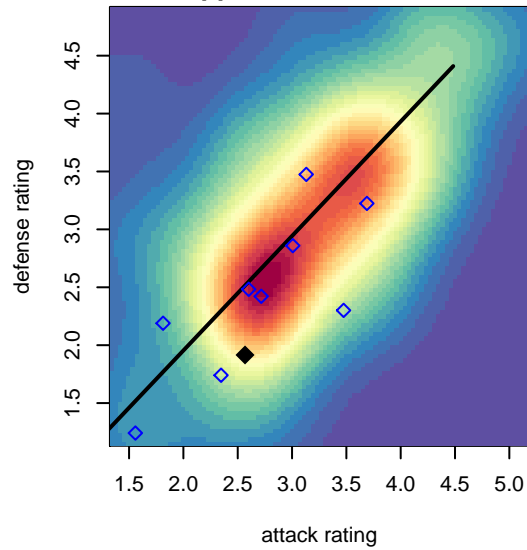

Pacific FC White Lightning G99

Pacific FC
 Battleground, WA
 G99 total strength=1447
 attack=13.03 defense=6.79
 spr league = PTT Win G99 Div 1

alt names used:
 PACIFIC FC 99 WHITE LIGHTNING
 PFC 99 White Lightning
 Pacific FC 99G White Lightning

Venues played:
 2017 Clash At the Border Gold/Silver
 2017 Beaverton Cup U19 Silver
 2017 PTT Winter G99 Division 1

Pacific FC White Lightning G99
 Dots are actual minus expected GF (blue circles) and GA (red triangles).
 Blue line is smoothed change in attack strength. Red is smoothed change in defense strength.

**attack and defense variance (black dot)
relative to other teams
and top 10 in region**

**attack and defense rating
relative to others at age
and all opponents in last 13 months**

Performance relative to 13 month average